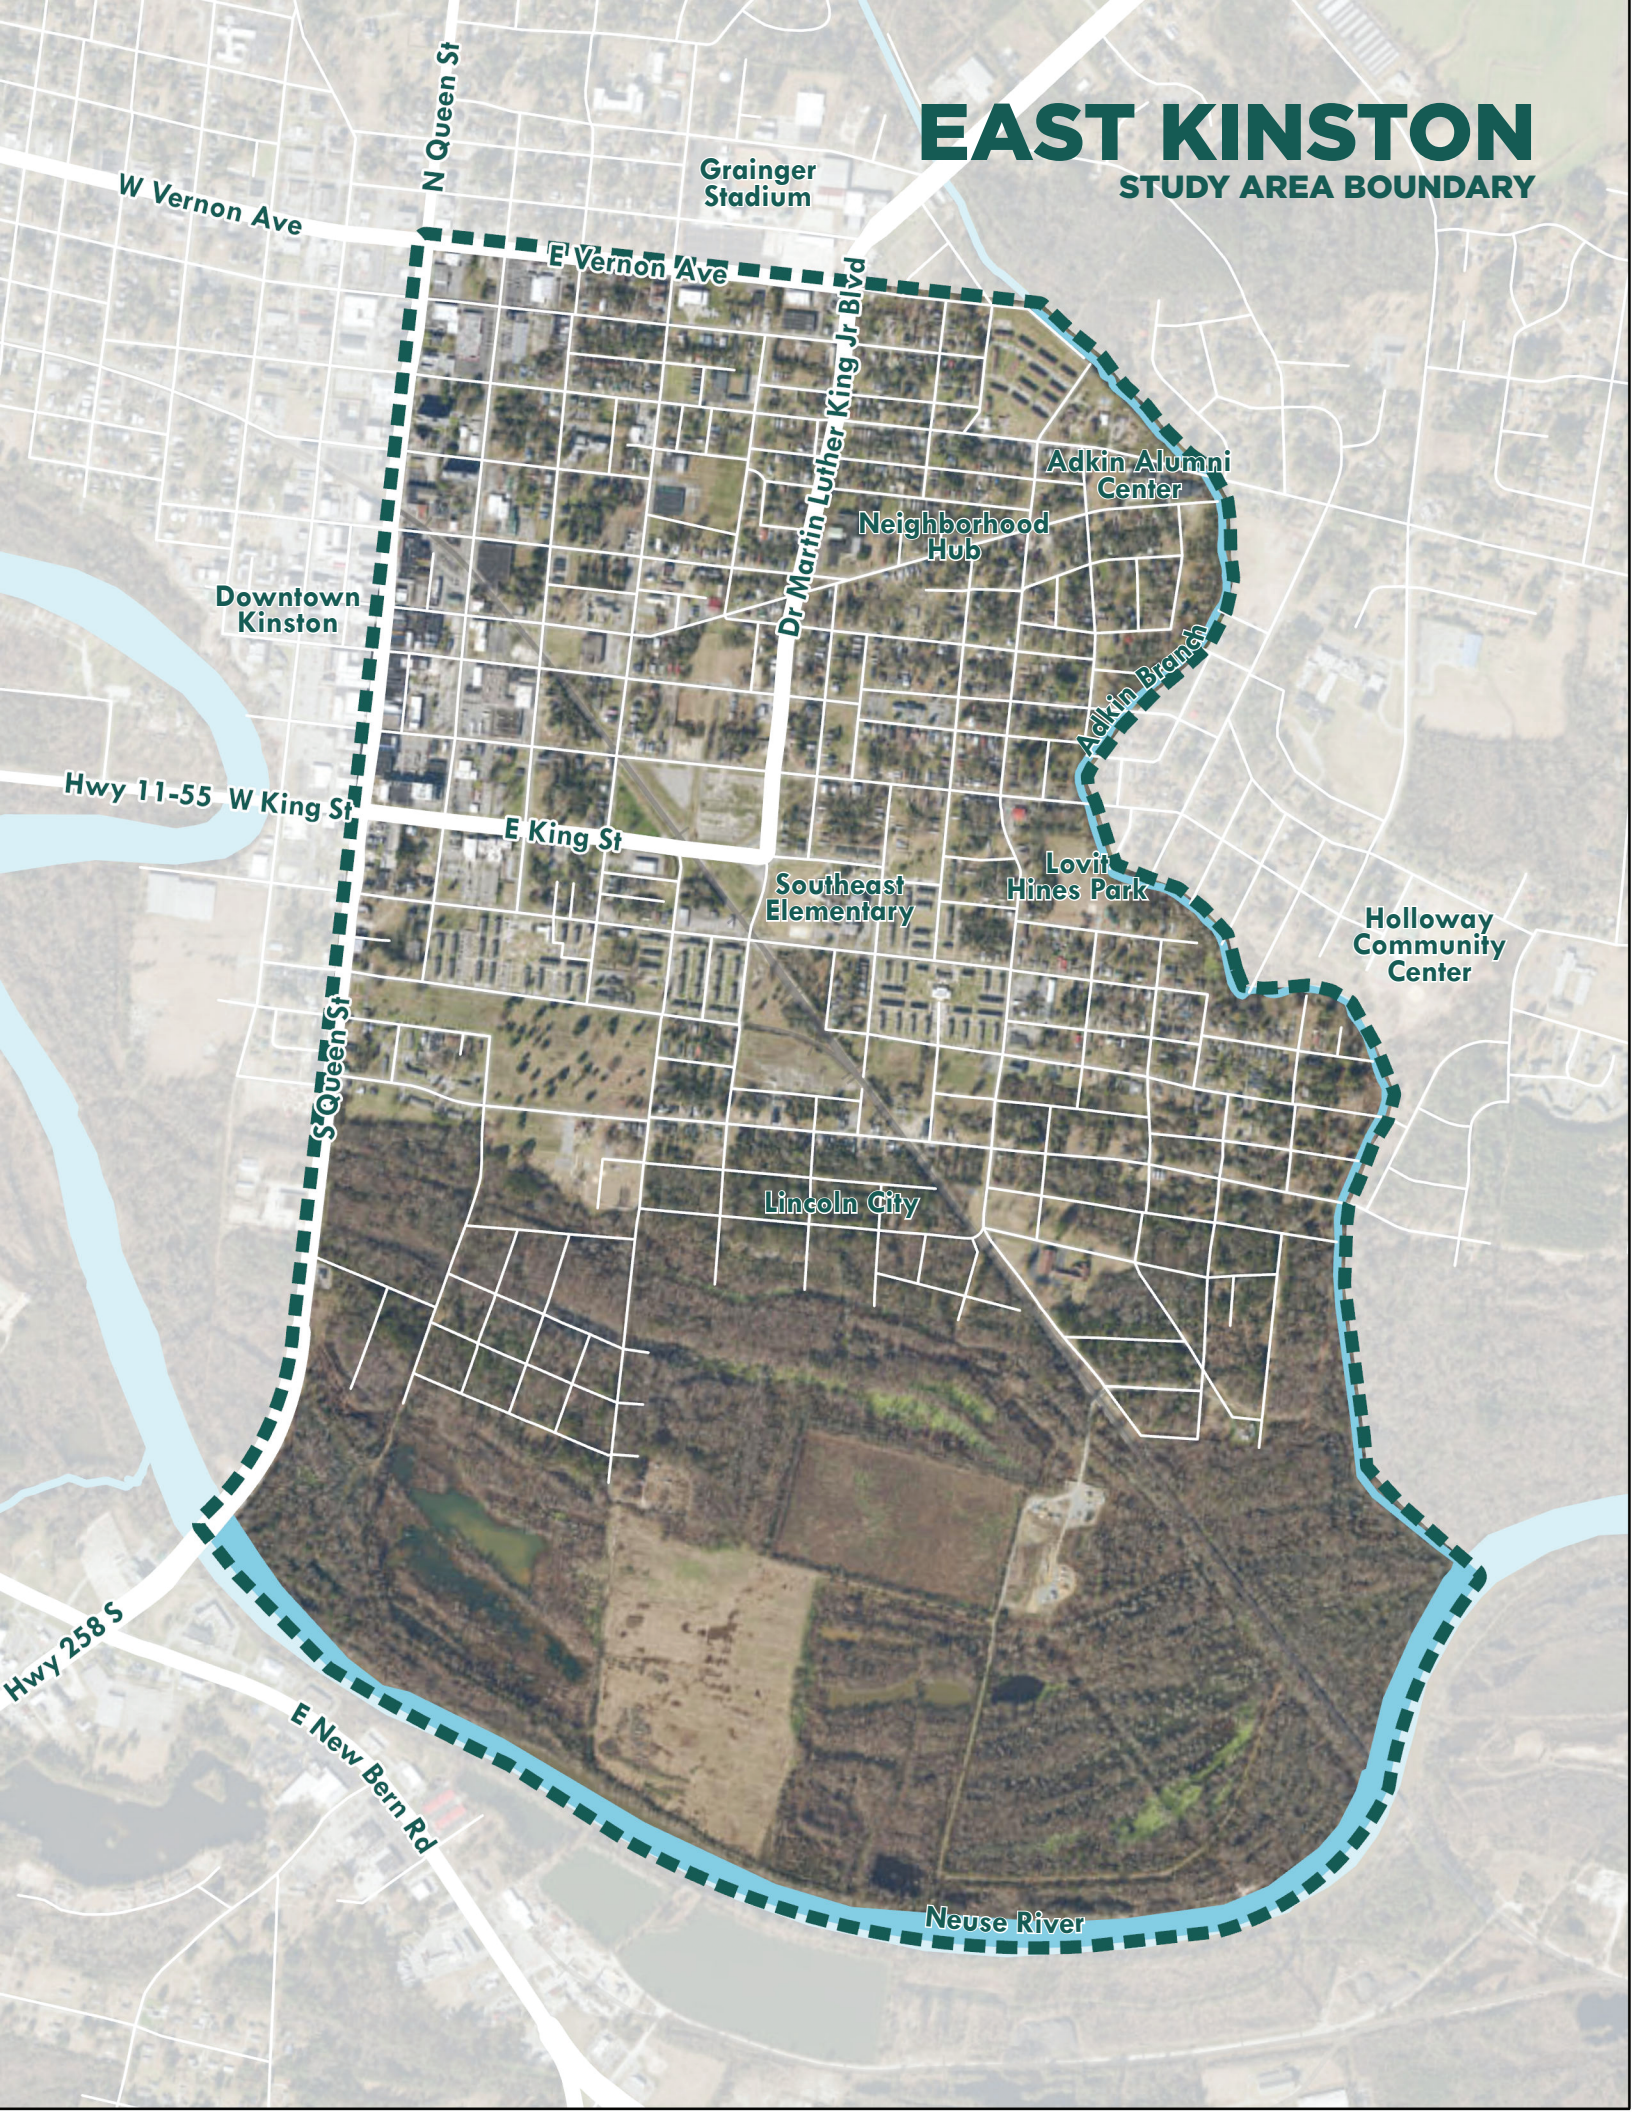

# EAST KINSTON

STUDY AREA BOUNDARY

Grainger Stadium

Adkin Alumni Center

Neighborhood Hub

Downtown Kinston

Southeast Elementary

Lovitt Hines Park

Holloway Community Center

Lincoln City

Neuse River

W Vernon Ave

N Queen St

E Vernon Ave

Dr Martin Luther King Jr Blvd

Adkin Branch

E King St

Hwy 11-55 W King St

S Queen St

Hwy 258 S

E New Bern Rd